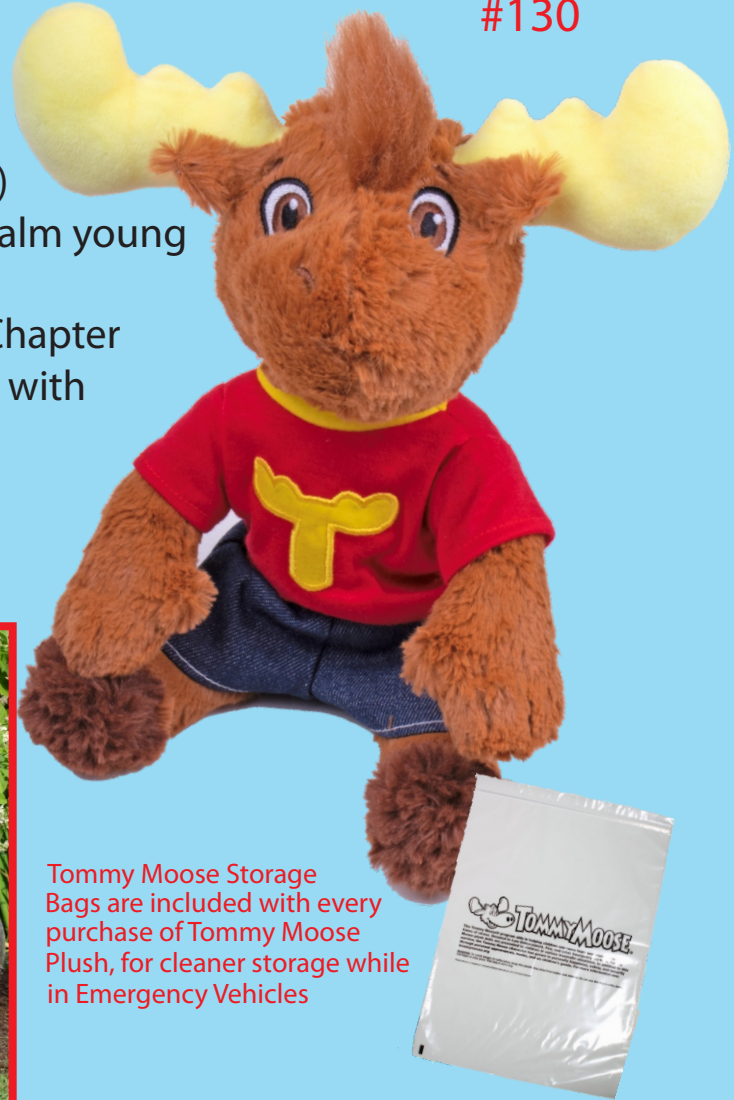

TOMMY MOOSE™

$85/dozen

Includes
Tommy Plush & Storage Bags

“ACTUAL SHIPPING
CHARGES WILL BE APPLIED”

Community Service Program

This unique, soft, and cuddly Moose is designed to be donated, in bulk, to your local Public Safety Agencies (i.e. Police Dept, Fire Dept, Sheriff Dept, State Police, RCMP, etc.) to carry in their service vehicles and given to calm young children in crisis situations.

The recognition and goodwill that the Lodge, Chapter Moose Legion, or Moose Association generates with the Tommy Moose Program is PRICELESS, especially when the emotions of a young child are changed from distraught and upset to calm and content.

#130

Tommy Moose Storage Bags are included with every purchase of Tommy Moose Plush, for cleaner storage while in Emergency Vehicles